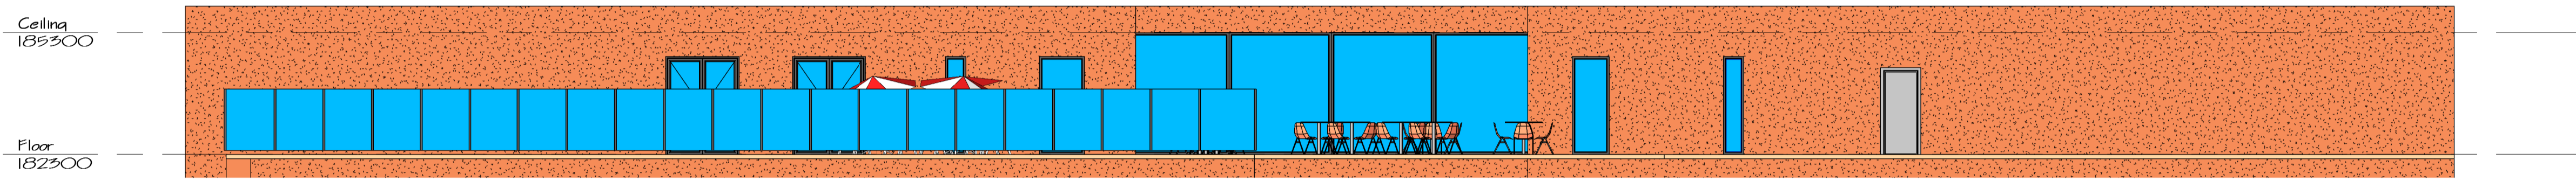

Vintara - Day Spa  
105 Fraser Rd  
Rutherford, Vic, 3685

Date Drawn May 2010  
Scale @ A1 1:100  
Date of Print 24/05/2010 11:05:16 AM

Drawing  
A08

West  
1:100

North  
1:100

East  
1:100

South  
1:100

P.O. Box 881 Albury  
Ph: 02 6021 5799  
info@simpsonarchitects.com.au

Vintara - Day Spa  
105 Fraser Rd  
Rutherford, Vic, 3685

Date Drawn May 2010  
Scale @ A1 1:100  
Date of Print 24/05/2010 11:05:21 AM

Drawing  
A09