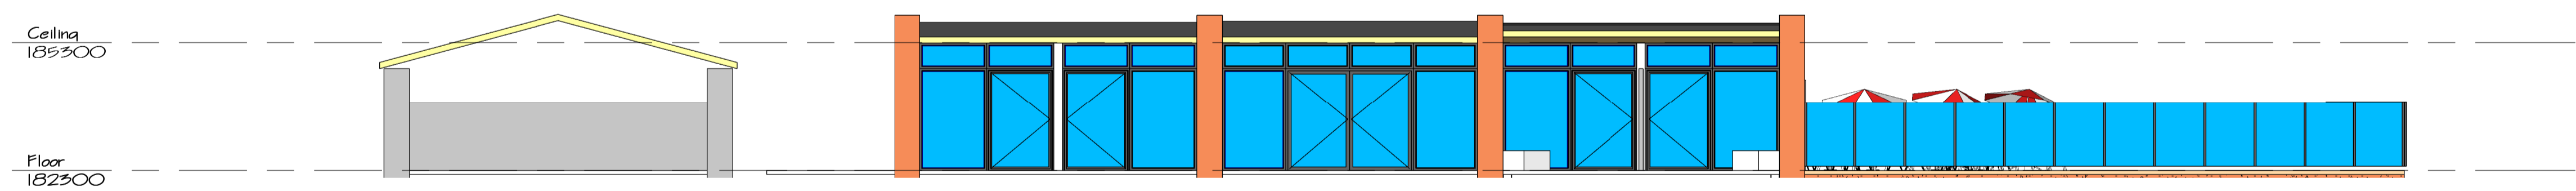

Vintara - Day Spa  
105 Fraser Rd  
Rutherford, Vic, 3685

Date Drawn May 2010  
Scale @ A1 1:100  
Date of Print 24/05/2010 11:05:16 AM

Drawing  
A08

West  
1:100

North  
1:100

East  
1:100

South  
1:100

P.O. Box 881 Albury  
Ph: 02 6021 5799  
info@simpsonarchitects.com.au

Vintara - Day Spa  
105 Fraser Rd  
Rutherford, Vic, 3685

Date Drawn May 2010  
Scale @ A1 1:100  
Date of Print 24/05/2010 11:05:21 AM

Drawing  
A09