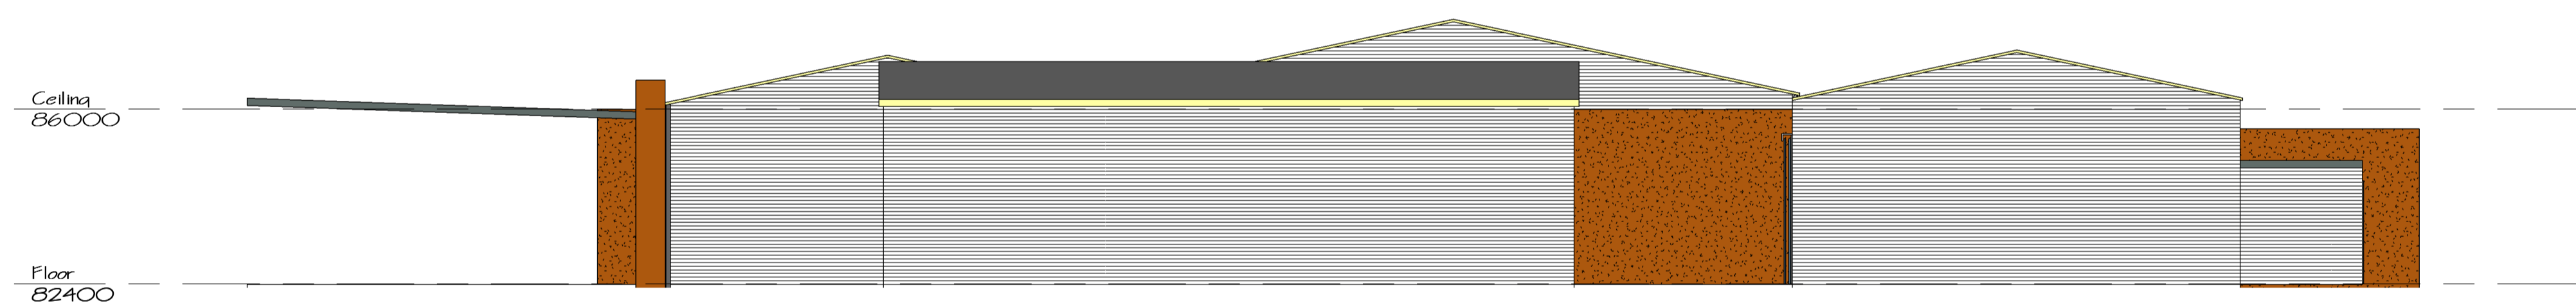

South
1:100