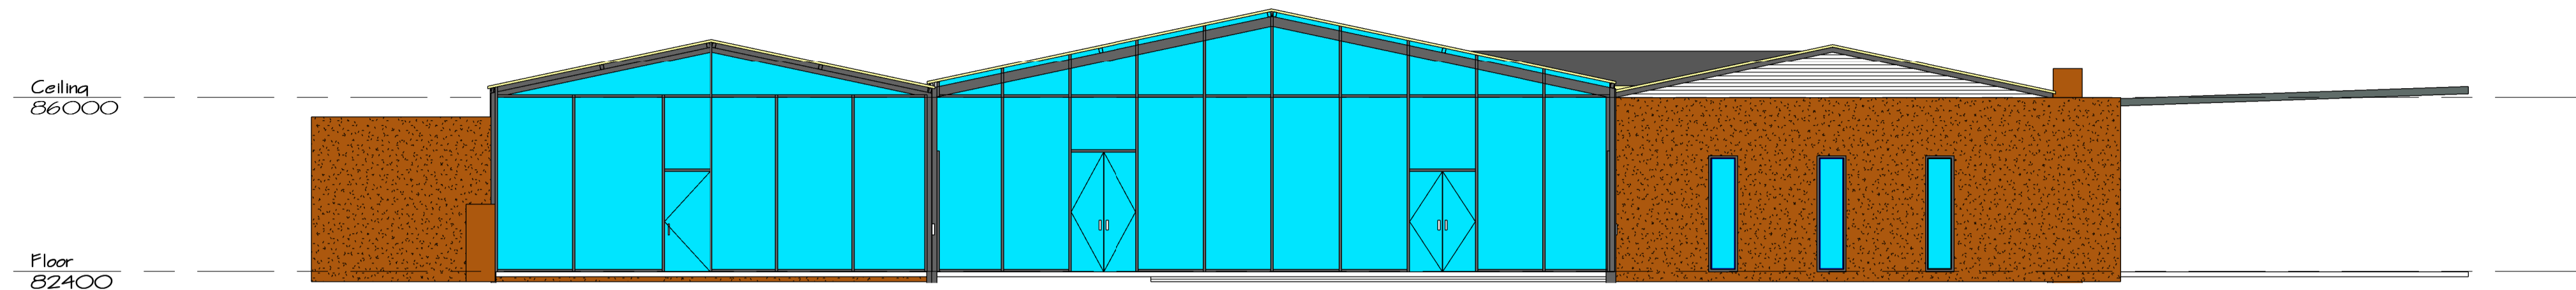

North
1:100