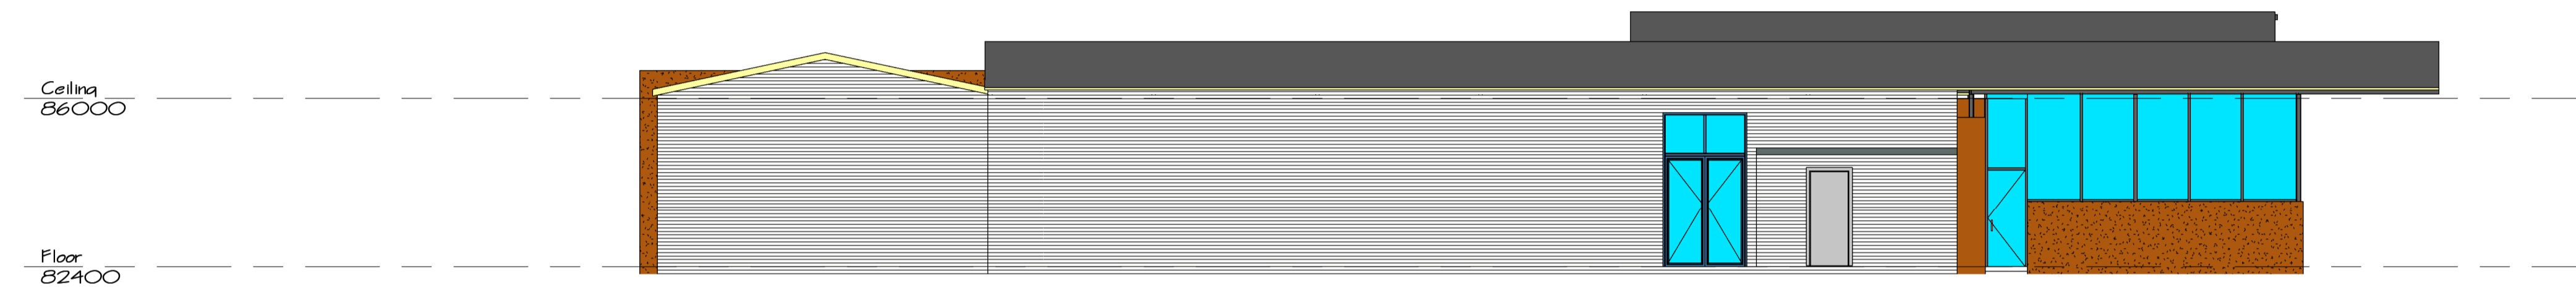

East
1:100

P.O. Box 881 Albury
Ph: 02 6021 5799
info@simpsonarchitects.com.au

Vintara - Winery
105 Fraser Rd
Rutherford, Vic, 3685

Date Drawn May 2010
Scale @ A1 1:100
Date of Print 24/05/2010 11:35:37 AM

Drawing
All